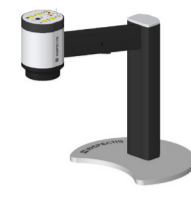

HD-010, C12
HD-010-C, C12 with SD-card Image Capture